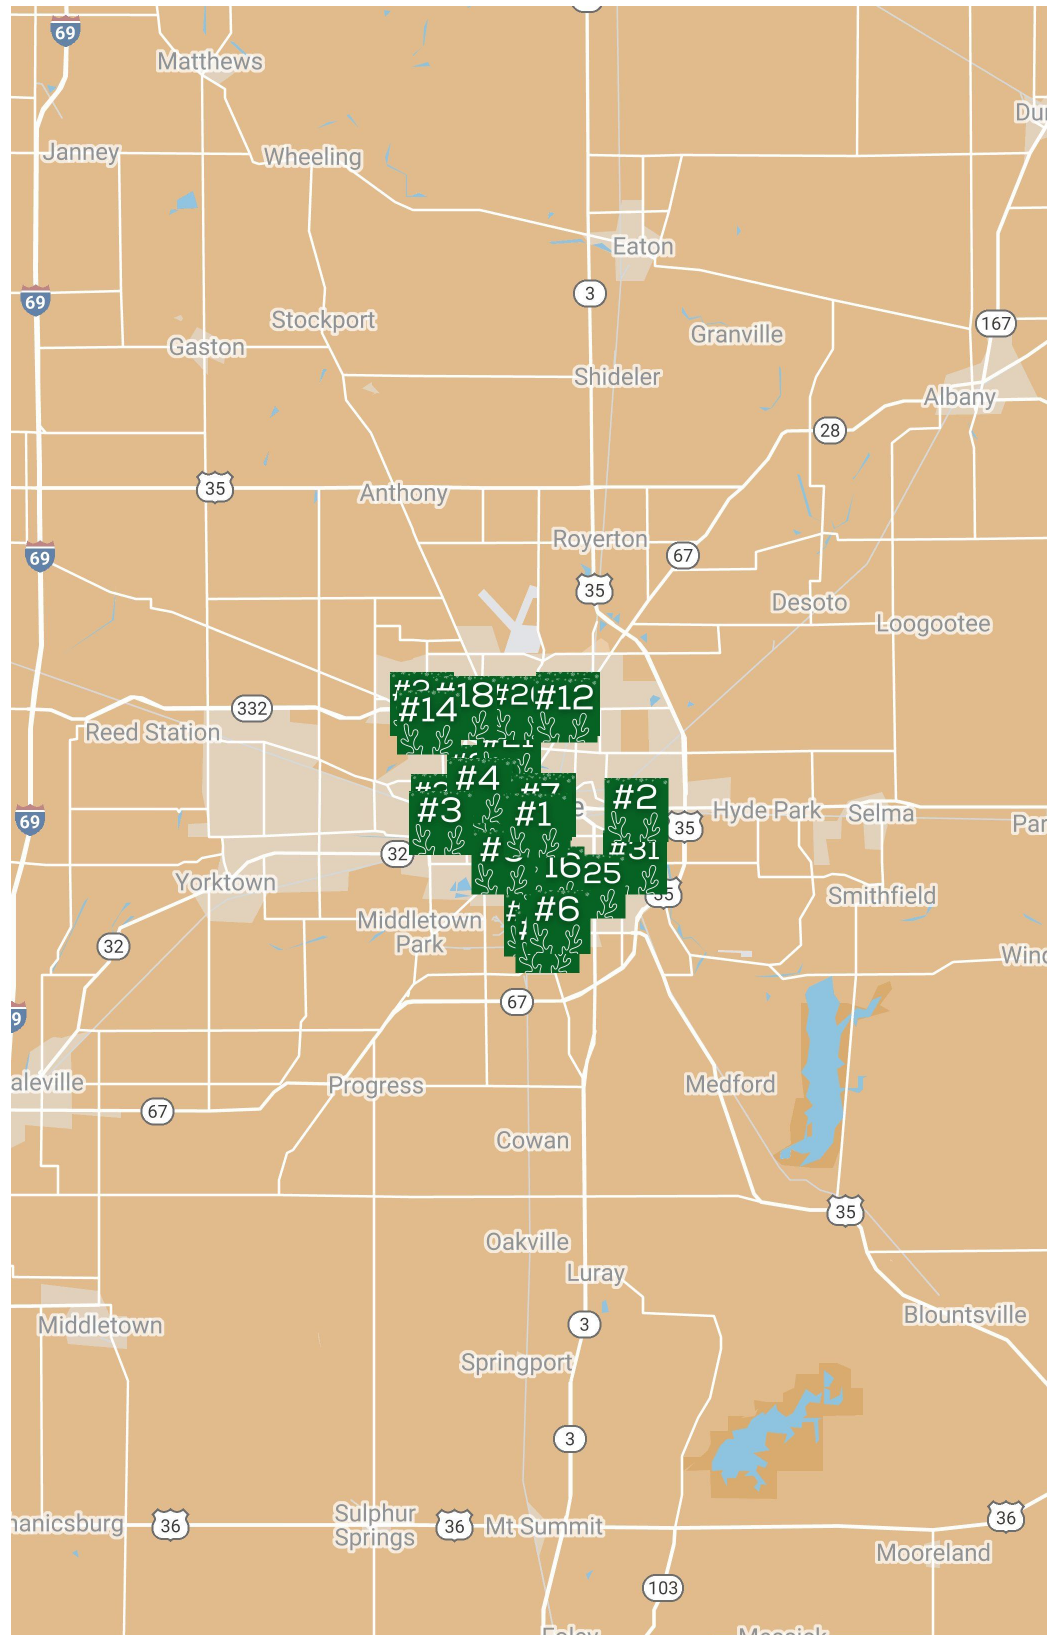

Mitsy Holiday Scavenger Hunt 2021

Physical Locations

- #1 MITS Transfer Station
- #2 Pizza King - Take N Bake
- #3 Pivotal Physical Therapy, LLC
- #4 Chavas
- #5 Rosebud Coffee House
- #6 Munsee Lanes
- #7 Kirk's Bike Shop
- #8 Cardinal Fan Store
- #9 Muncie Children's Museum
- #10 Innovation Connector
- #11 Muncie Common Market
- #12 Greek's Pizzeria
- #13 Banners & More
- #14 Acapulco
- #15 Muncie Civic Theater
- #16 Paul's Flower Shop
- #17 Fresh Market Treats - South
- #18 Re/Max
- #19 White Rabbit Used Books
- #20 Fresh Market Treats - North
- #21 By Hand & Fork
- #22 Screenbroidery
- #23 Yats
- #24 Roo's Holistic Pet Supplies
- #25 Pizza King
- #26 Muncie Visitors Bureau
- #27 Roots Burger Bar
- #28 Salsa's Mexican Grill
- #29 Crestview/Mulligans
- #30 Emens Auditorium
- #31 Pizza King
- #32 BerryWinkle
- #33 The Cup

Have fun this Holiday Season with the Mitsy Holiday Scavenger Hunt! Find Mitsy all around the Muncie and reveal Mitsy's special message for a chance to win a variety of prizes!