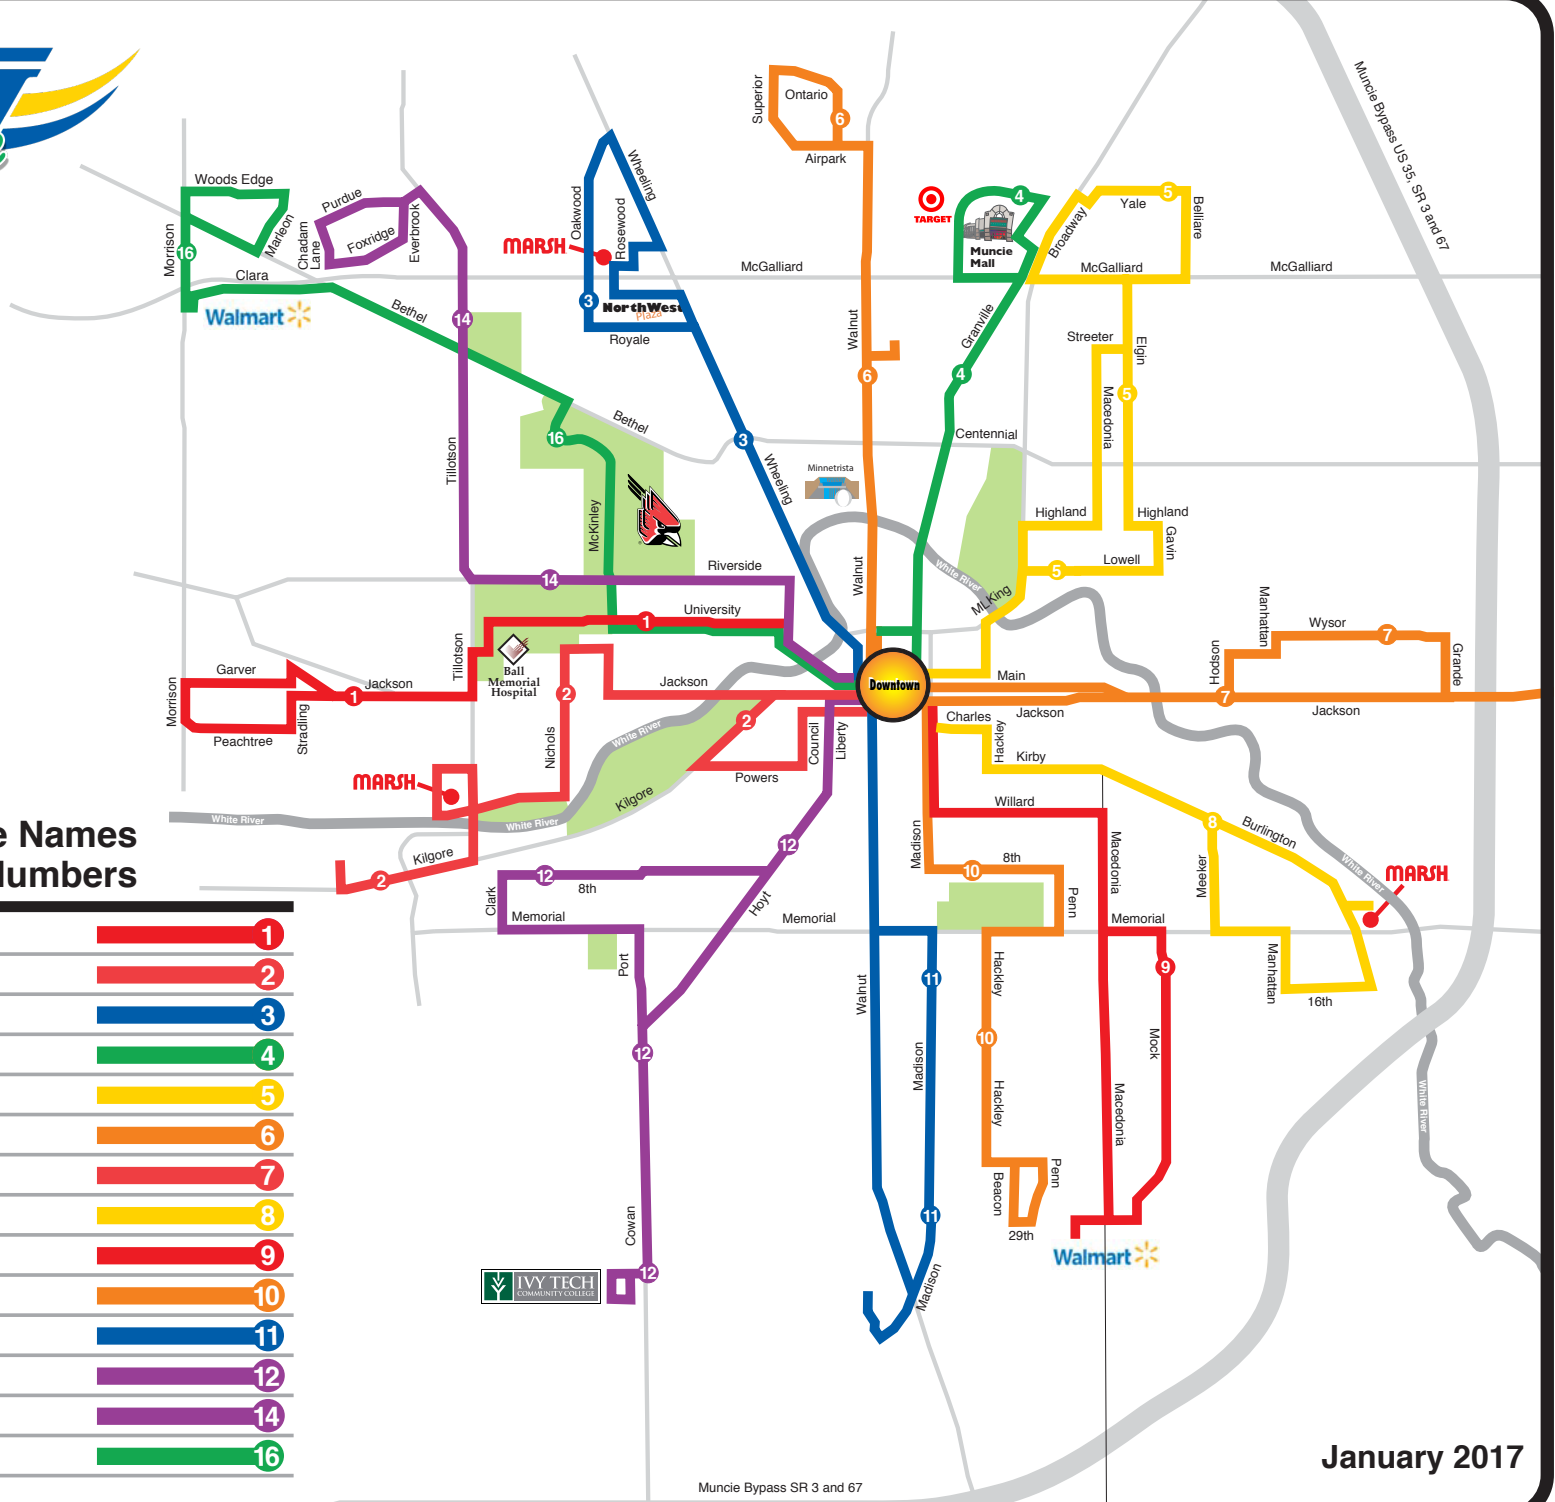

Route Names and Numbers

- 1 Ball State University 1
- 2 Ball State Jackson 2
- 3 Northwest Plaza 3
- 4 Mall 4
- 5 Whitely/Morningside 5
- 6 North Walnut 6
- 7 East Jackson 7
- 8 Burlington 8
- 9 Industry Willard 9
- 10 Heekin Park 10
- 11 Southway Centre 11
- 12 Ivy Tech 12
- 14 Riverside/Rural King 14
- 16 WalMart 16

January 2017

Muncie Bypass SR 3 and 67