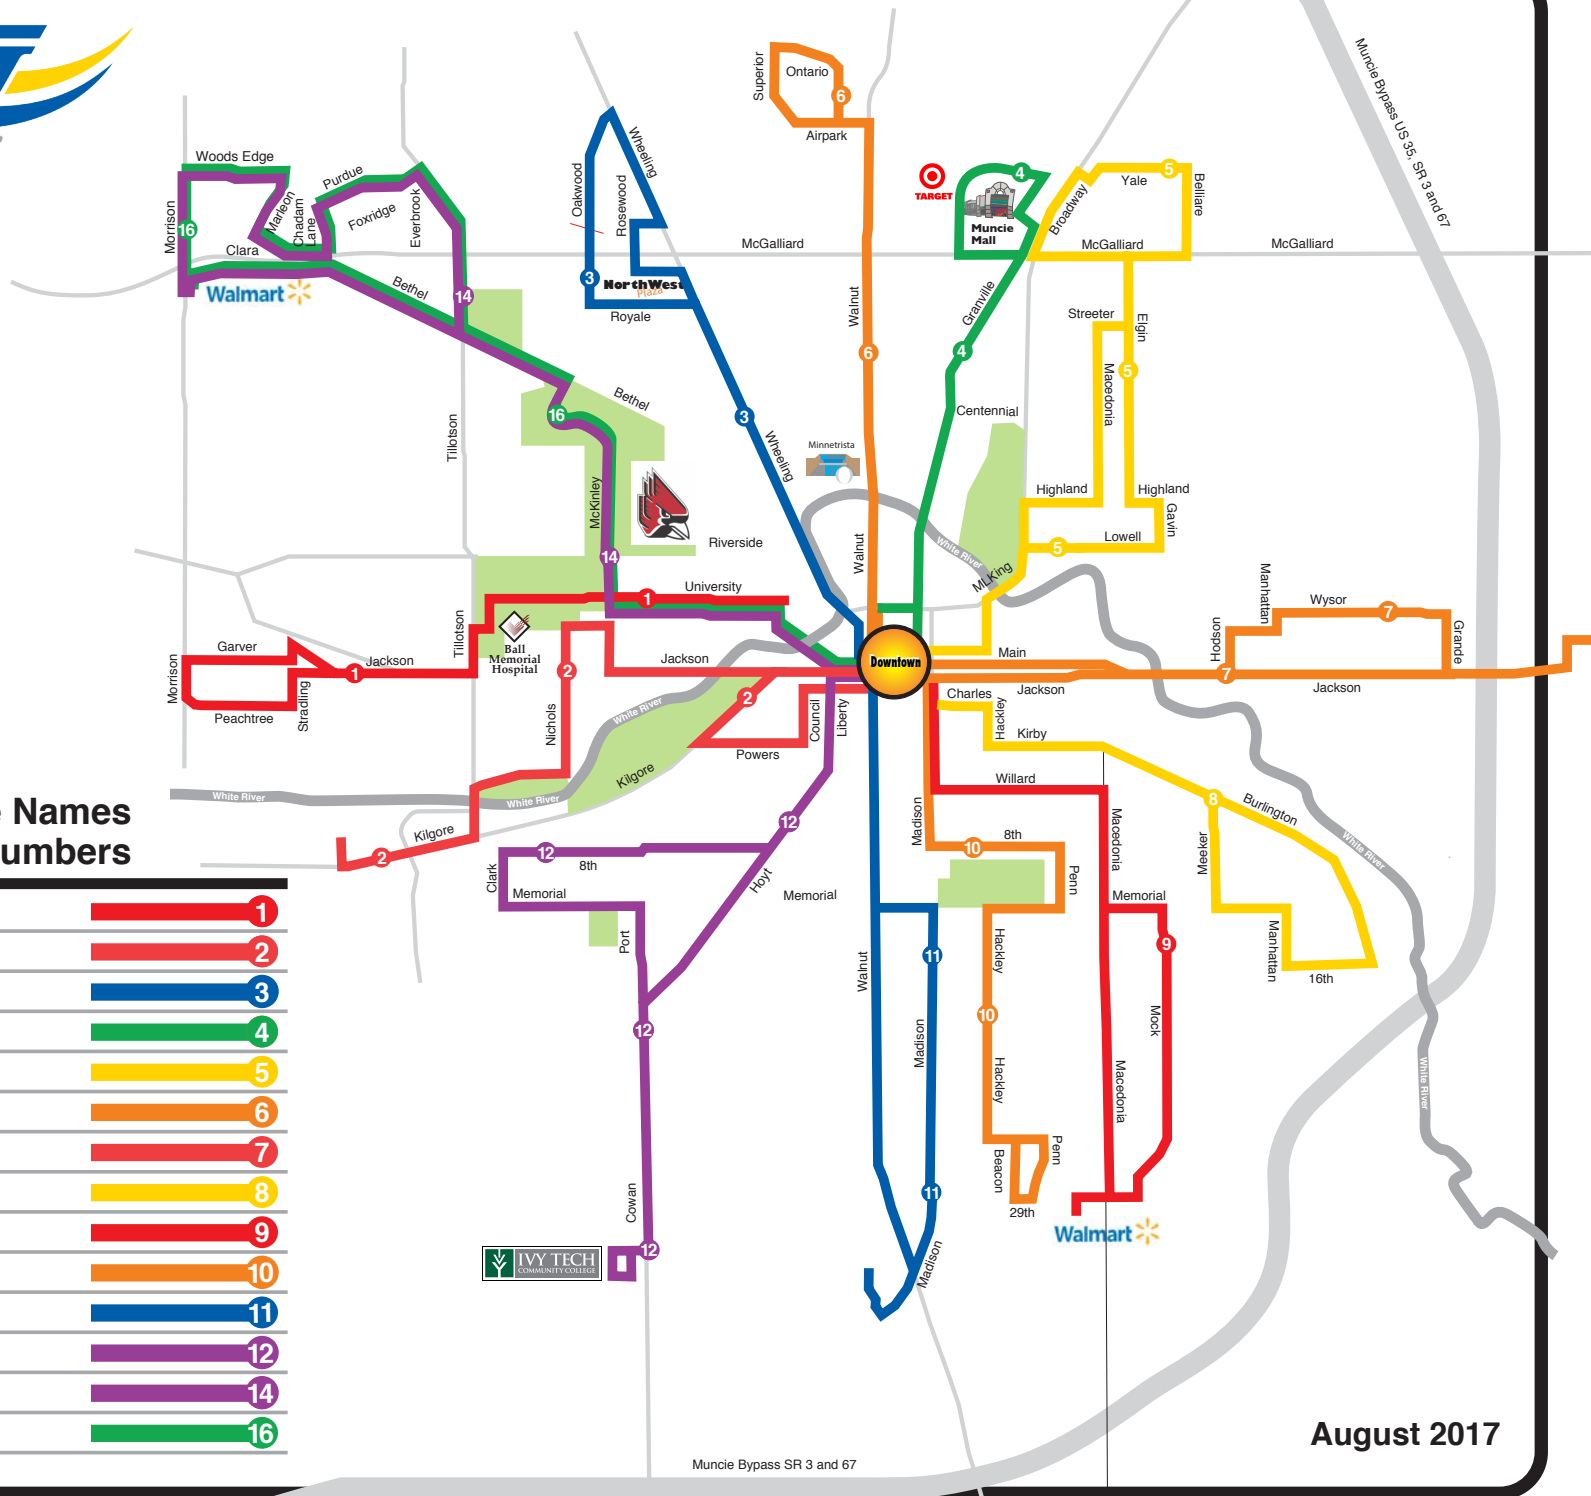

Route Names and Numbers

- | | | |
|-------------------------|--|----|
| 1 Ball State University | | 1 |
| 2 Ball State Jackson | | 2 |
| 3 Northwest Plaza | | 3 |
| 4 Mall | | 4 |
| 5 Whitely/Morningside | | 5 |
| 6 North Walnut | | 6 |
| 7 East Jackson | | 7 |
| 8 Burlington | | 8 |
| 9 Industry Willard | | 9 |
| 10 Heekin Park | | 10 |
| 11 Southway Centre | | 11 |
| 12 Ivy Tech | | 12 |
| 14 Rural King/WalMart | | 14 |
| 16 WalMart/Rural King | | 16 |

Muncie Bypass SR 3 and 67

August 2017