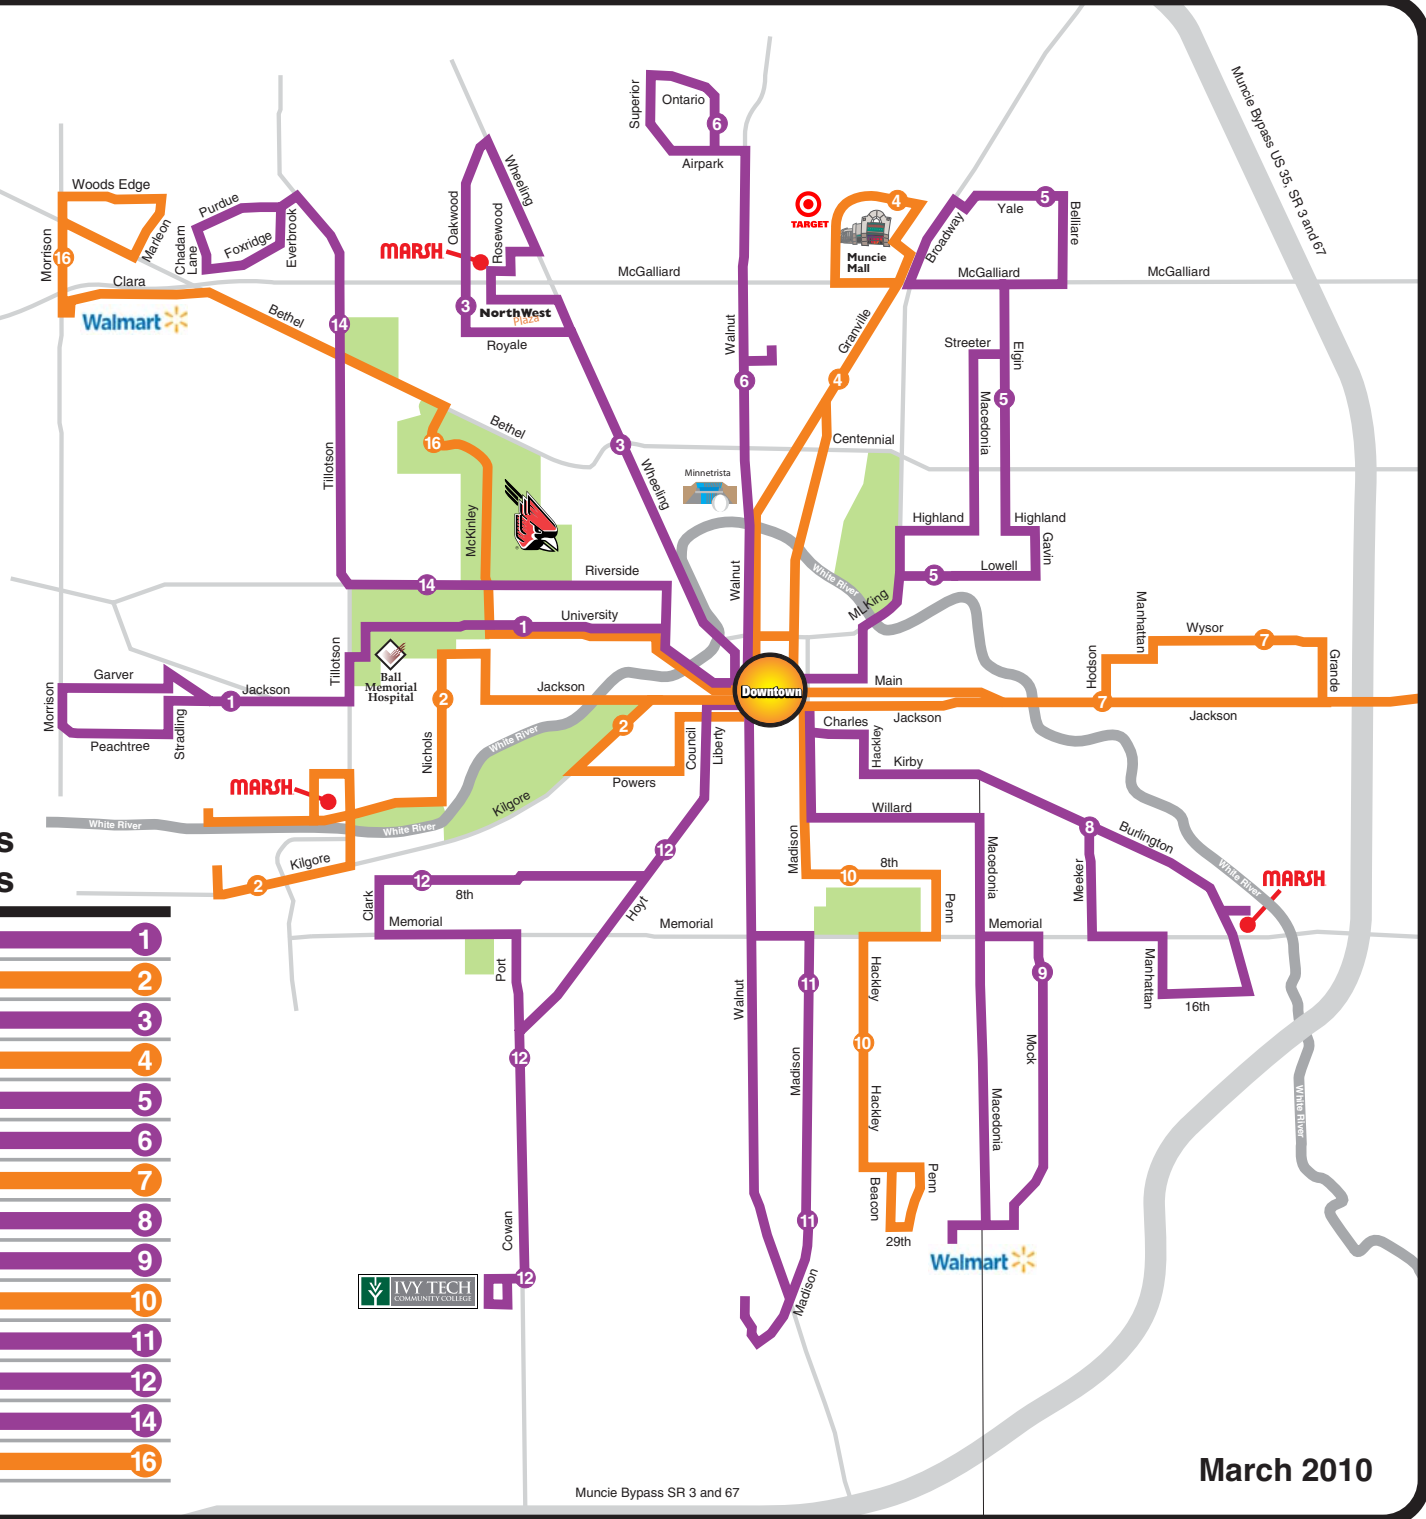

Route Names and Numbers

- 1 Ball State University 1
- 2 Ball State Jackson 2
- 3 Northwest Plaza 3
- 4 Mall 4
- 5 Whitely/Morningside 5
- 6 North Walnut 6
- 7 East Jackson 7
- 8 Burlington 8
- 9 Industry Willard 9
- 10 Heekin Park 10
- 11 Southway Centre 11
- 12 Ivy Tech 12
- 14 Riverside/Rural King 14
- 16 WalMart 16

March 2010

Muncie Bypass SR 3 and 67